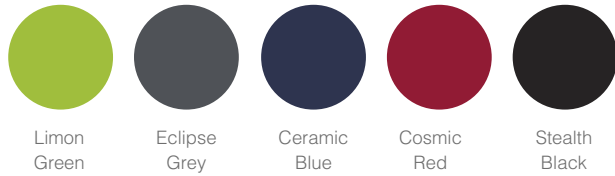

New S21 Colour Board

TALON